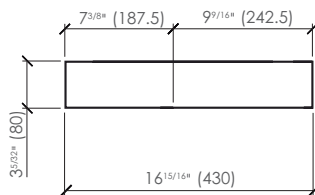

## DIMENSIONS AND WEIGHT

Length: 19<sup>11/16</sup>" (500 mm)  
Width: 16<sup>15/16</sup>" (430 mm)  
Height: 3<sup>5/32</sup>" (80 mm)  
Weight: 38 lb (17.2 kg)