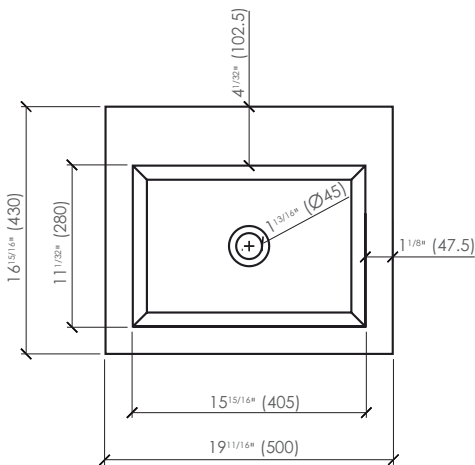

## DIMENSIONS AND WEIGHT

Length: 19<sup>11/16</sup>" (500 mm)  
Width: 16<sup>15/16</sup>" (430 mm)  
Height: 3<sup>5/32</sup>" (80 mm)  
Weight: 38 lb (17.2 kg)