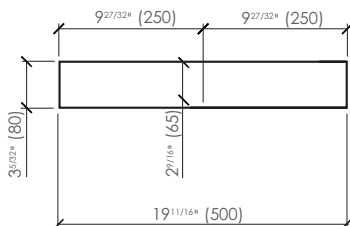

## DIMENSIONS AND WEIGHT

Length: 19<sup>11/16</sup>" (500 mm)  
Width: 16<sup>15/16</sup>" (430 mm)  
Height: 3<sup>5/32</sup>" (80 mm)  
Weight: 38 lb (17.2 kg)