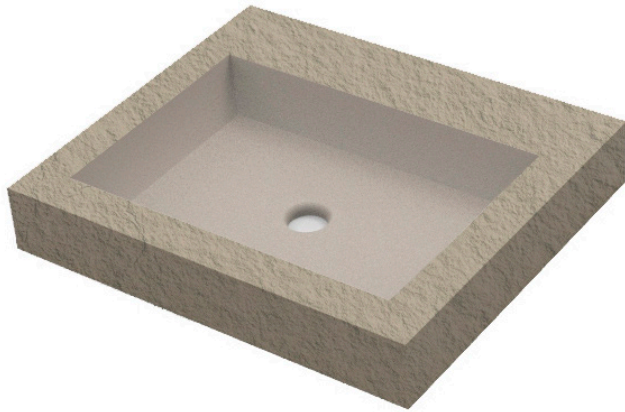

## TEXTURE

Top and sides: Slate.  
Basin interior: Smooth.

## COLORS

In stock:

0P  
Total White

22T  
Black

On order:

36T  
Cappuccino

37T  
Cement

0T  
Off white

## DIMENSIONS AND WEIGHT

Length: 19<sup>11/16</sup>" (500 mm)  
Width: 16<sup>15/16</sup>" (430 mm)  
Height: 3<sup>5/32</sup>" (80 mm)  
Weight: 38 lb (17.2 kg)