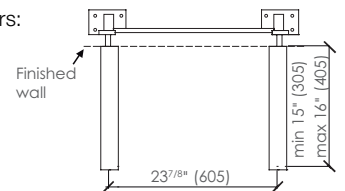

## DIMENSIONS AND WEIGHT

Length: 27<sup>11/16"</sup> (703 mm)  
Width: 18<sup>29/32"</sup> (480 mm)  
Height: 5<sup>1/8"</sup> (130 mm)  
Weight: 41.6 lb (18.9 kg)