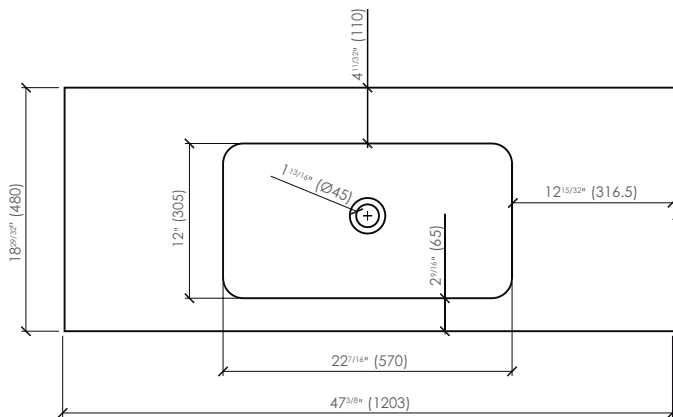

fiora

Fontana

MCIP06

DIMENSIONS AND WEIGHT

Length: 47^{3/8}" (1203 mm)
 Width: 18^{29/32}" (480 mm)
 Height: 5^{1/8}" (130 mm)
 Weight: 61.1 lb (28.1 kg)

MATERIAL

Silexpol® (matrix of mineral charges and polyurethane resin).
 Silica-free product.

TEXTURE

Top and sides: Slate.
 Basin interior: Smooth.

COLORS

In stock:

On order:

INCLUDED

- Installation instructions and owner's manual.

NOT INCLUDED

- Drain.
- P-trap.
- Bracket system.

FEATURES

- Protective finish against bacterial activity (ISO 22196:2011).
- Washbasin without overflow.
- Faucet hole:
 - No hole.
 - One hole.
 - Three holes for 8" c/c.
 - Custom hole drilling available upon request.