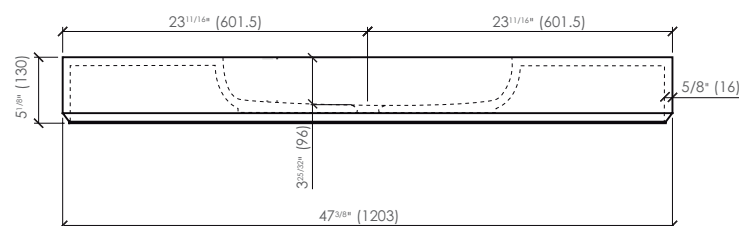

fiora

Fontana

MCIP06

DIMENSIONS AND WEIGHT

Length: 47^{3/8}" (1203 mm)
 Width: 18^{29/32}" (480 mm)
 Height: 5^{1/8}" (130 mm)
 Weight: 61.1 lb (28.1 kg)

MATERIAL

Silexpol® (matrix of mineral charges and polyurethane resin).
 Silica-free product.

TEXTURE

Top and sides: Slate.
 Basin interior: Smooth.

COLORS

In stock:

On order:

INCLUDED

- Installation instructions and owner's manual.

NOT INCLUDED

- Drain.
- P-trap.
- Bracket system.

FEATURES

- Protective finish against bacterial activity (ISO 22196:2011).
- Washbasin without overflow.
- Faucet hole:
 - No hole.
 - One hole.
 - Three holes for 8" c/c.
 - Custom hole drilling available upon request.