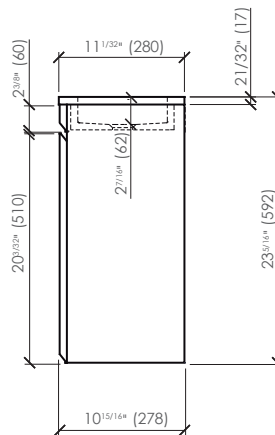

DIMENSIONS AND WEIGHT

Length	17 ^{23/32} " (450 mm)
Width	11 ^{1/32} " (280 mm)
Height	23 ^{5/16} " (592 mm)
Weight	36.8 lb (16.7 kg)

MATERIAL

Silexpol® (mix of polyurethane resins, silica and other minerals).

TEXTURE

Top and sides: Slate.
Basin: Smooth.

COLORS

In stock:

Total white 0P Black 22T

On order:

Cappuccino 36T Cement 37T Off white 0T Bone 40T Silk grey 21M Grey 31T

INCLUDED