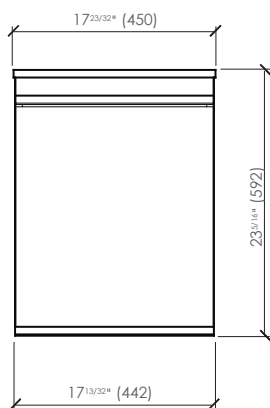

DIMENSIONS AND WEIGHT

Length	17 ^{23/32} " (450 mm)
Width	11 ^{1/32} " (280 mm)
Height	23 ^{5/16} " (592 mm)
Weight	36.8 lb (16.7 kg)

MATERIAL

Silexpol® (mix of polyurethane resins, silica and other minerals).

TEXTURE

Top and sides: Slate.
Basin: Smooth.

COLORS

In stock:

Total white 0P Black 22T

On order:

Cappuccino 36T Cement 37T Off white 0T Bone 40T Silk grey 21M Grey 31T

INCLUDED