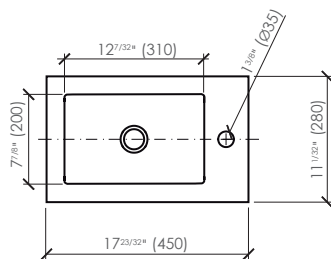

DIMENSIONS AND WEIGHT

Length	17 ^{23/32} " (450 mm)
Width	11 ^{1/32} " (280 mm)
Height	23 ^{5/16} " (592 mm)
Weight	36.8 lb (16.7 kg)

MATERIAL

Silexpol® (mix of polyurethane resins, silica and other minerals).

- Installation instructions and owner's manual.

NOT INCLUDED

- Drain.
- P-trap.

FEATURES

- Nanobath: Bacteriostatic and fungistatic.
- Metalface: Extra coating to improve hardness and strength of washbasin finish.
- Washbasin without overflow.
- Sink pre-drilled for single hole faucet.
- One shelf inside cabinet.
- Right door opening.
- Reversible sink (left / right).