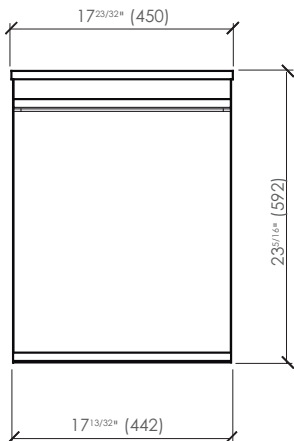

fiora

MUE.FT.MAKING ADW.03_EN

Making

MPL00

DIMENSIONS AND WEIGHT

Length: 17^{23/32}" (450 mm)
 Width: 11^{1/32}" (280 mm)
 Height: 23^{5/16}" (592 mm)
 Weight: 36.8 lb (16.7 kg)

MATERIAL

Silexpol® (matrix of mineral charges and polyurethane resin).
 Silica-free product.

TEXTURE

Top and sides: Slate.
 Basin: Smooth.

COLORS

In stock:

0P
Total White

22T
Black

On order:

36T
Cappuccino