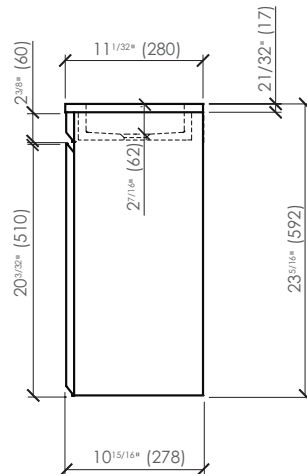

fiora

MUE.FT.MAKING ADW.03_EN

Making

MPL00

DIMENSIONS AND WEIGHT

Length: 17^{23/32}" (450 mm)
 Width: 11^{1/32}" (280 mm)
 Height: 23^{5/16}" (592 mm)
 Weight: 36.8 lb (16.7 kg)

MATERIAL

Silexpol® (matrix of mineral charges and polyurethane resin).
 Silica-free product.

TEXTURE

Top and sides: Slate.
 Basin: Smooth.

COLORS

In stock:

0P
Total White

22T
Black

On order:

36T
Cappuccino