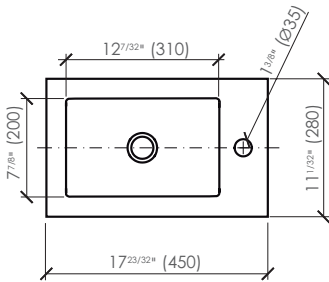

fiora

MUE.FT.MAKING ADW.03_EN

Making

MPL00

DIMENSIONS AND WEIGHT

Length: 17^{23/32}" (450 mm)
 Width: 11^{1/32}" (280 mm)
 Height: 23^{5/16}" (592 mm)
 Weight: 36.8 lb (16.7 kg)

MATERIAL

Silexpol® (matrix of mineral charges and polyurethane resin).
 Silica-free product.

TEXTURE

Top and sides: Slate.
 Basin: Smooth.

COLORS

In stock:

0P
Total White

22T
Black

On order:

36T
Cappuccino