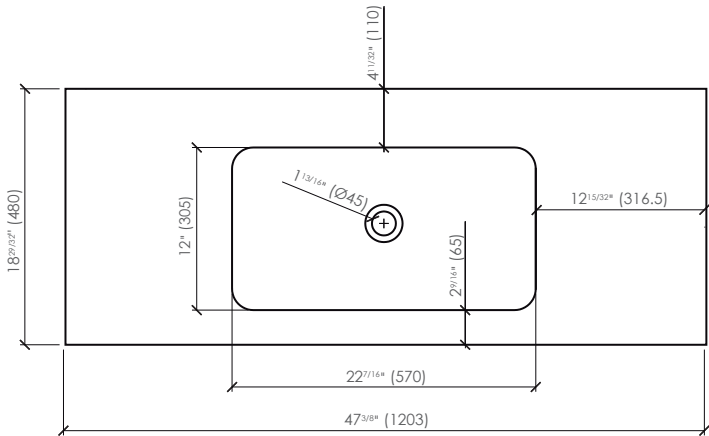

- Nanobath: Bacteriostatic and fungistatic.
- Metaface: Extra coating to improve hardness and strength of washbasin finish.
- Washbasin without overflow.
- Faucet hole:
 - No hole.
 - One hole.
 - Three holes for 8" c/c.
 - Custom hole drilling available upon request.

INSTALLATION

- For wall-mounted installation.
- Compatible with the following carriers:
 - ZURN Z 1236
 - JOSAM 17380
 - WATTS CA-401

DIMENSIONS AND WEIGHT

Length	47 ^{3/8} " (1203 mm)
Width	18 ^{29/32} " (480 mm)
Height	5 ^{1/8} " (130 mm)
Weight	61.1 lb (28.1 kg)

Approximate measurements. The manufacturer accepts 5 mm (0.2") variance.
Products and specifications shown are subject to change without notice.
Please contact AD Waters for any further inquiries, spare parts, etc.