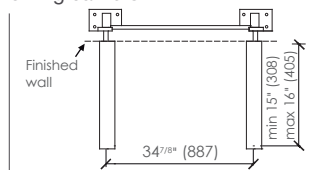

INSTALLATION

- For wall-mounted installation.
- Compatible with the following carriers:
 - ZURN Z 1236
 - JOSAM 17380
 - WATTS CA-401

DIMENSIONS AND WEIGHT

Length	47 ^{3/8} " (1203 mm)
Width	18 ^{29/32} " (480 mm)
Height	5 ^{1/8} " (130 mm)
Weight	61.1 lb (28.1 kg)

Approximate measurements. The manufacturer accepts 5 mm (0.2") variance.
Products and specifications shown are subject to change without notice.
Please contact AD Waters for any further inquiries, spare parts, etc.