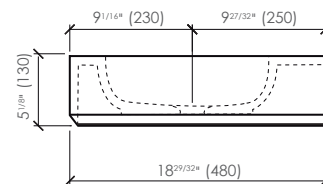

- Nanobath: Bacteriostatic and fungistatic.
- Metaface: Extra coating to improve hardness and strength of washbasin finish.
- Washbasin without overflow.
- Faucet hole:
 - No hole.
 - One hole.
 - Three holes for 8" c/c.
 - Custom hole drilling available upon request.

INSTALLATION

- For wall-mounted installation.
- Compatible with the following carriers:
 - ZURN Z 1236
 - JOSAM 17380
 - WATTS CA-401

DIMENSIONS AND WEIGHT

Length	47 ^{3/8} " (1203 mm)
Width	18 ^{29/32} " (480 mm)
Height	5 ^{1/8} " (130 mm)
Weight	61.1 lb (28.1 kg)

Approximate measurements. The manufacturer accepts 5 mm (0.2") variance.
Products and specifications shown are subject to change without notice.
Please contact AD Waters for any further inquiries, spare parts, etc.