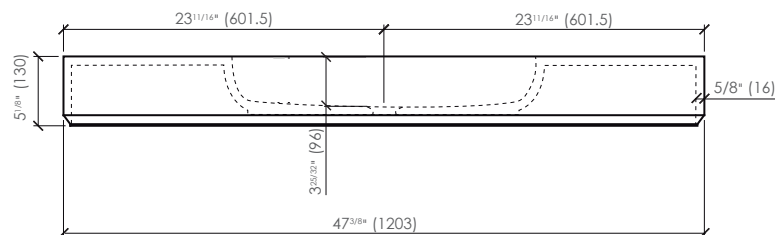

- Nanobath: Bacteriostatic and fungistatic.
- Metaface: Extra coating to improve hardness and strength of washbasin finish.
- Washbasin without overflow.
- Faucet hole:
 - No hole.
 - One hole.
 - Three holes for 8" c/c.
 - Custom hole drilling available upon request.

INSTALLATION

- For wall-mounted installation.
- Compatible with the following carriers:
 - ZURN Z 1236
 - JOSAM 17380
 - WATTS CA-401

DIMENSIONS AND WEIGHT

Length	47 ^{3/8} " (1203 mm)
Width	18 ^{29/32} " (480 mm)
Height	5 ^{1/8} " (130 mm)
Weight	61.1 lb (28.1 kg)

Approximate measurements. The manufacturer accepts 5 mm (0.2") variance.
Products and specifications shown are subject to change without notice.
Please contact AD Waters for any further inquiries, spare parts, etc.